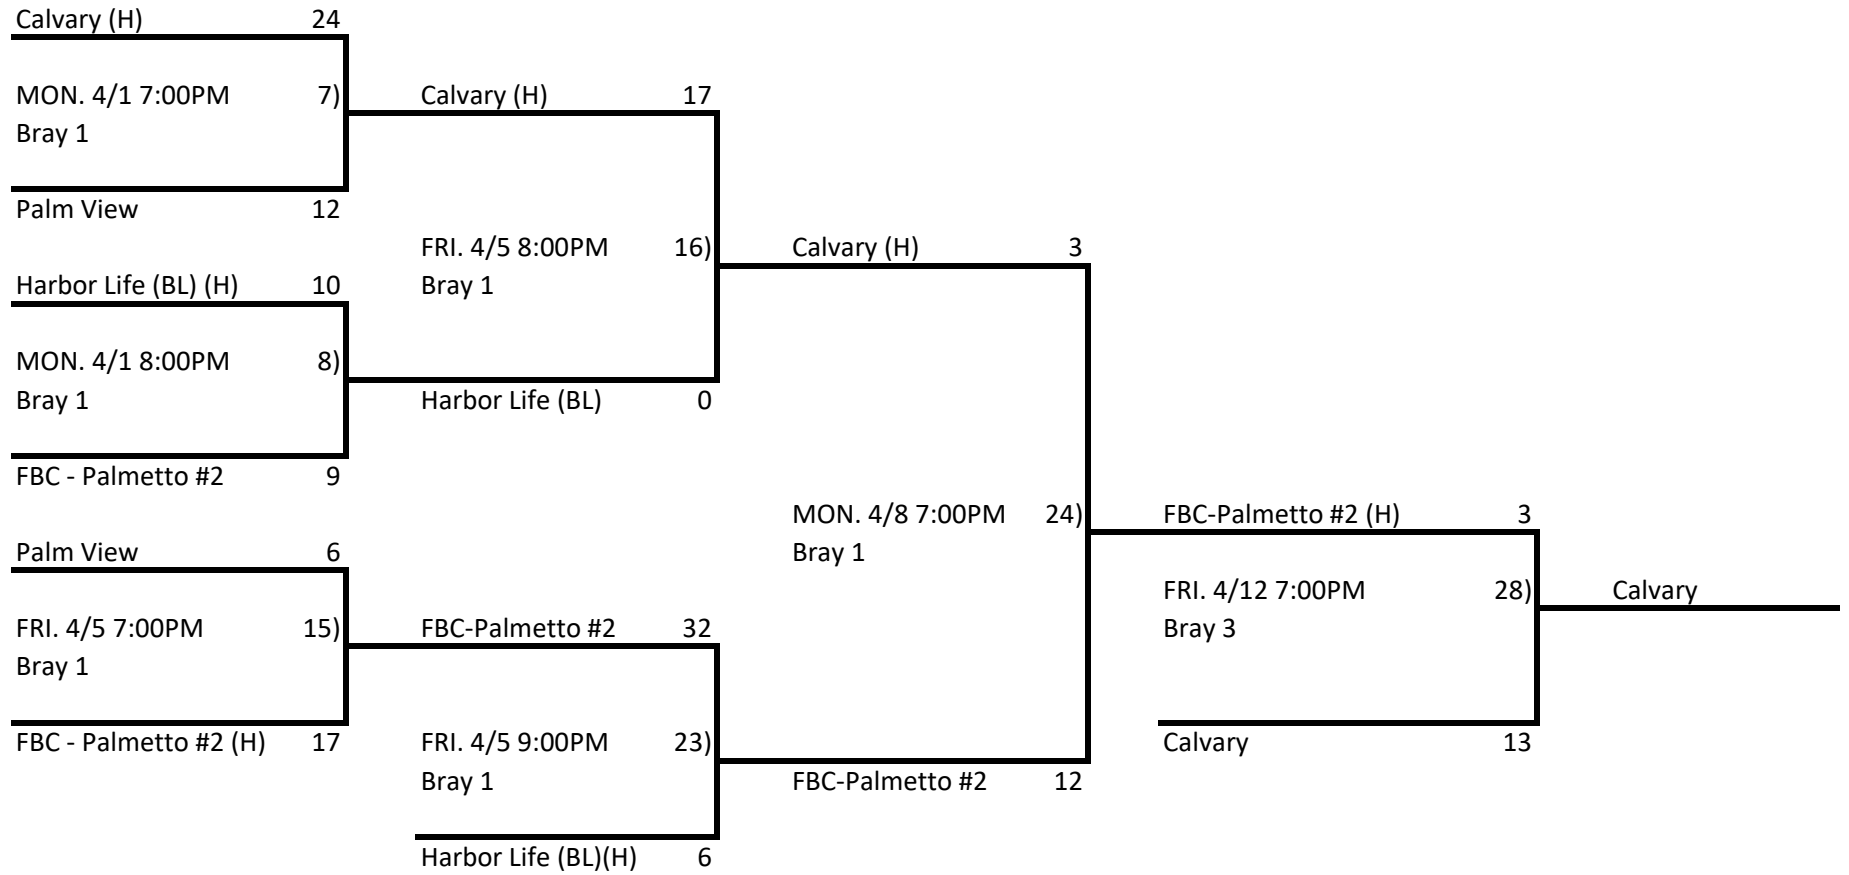

A Division

B Division

C Division

D Division

Games Schedule

Game No.	Date & Time	Field	Team 1	Team 2	Score
1	MON. 4/1 7:00PM	Bray 3	Bayside (H)	FBC - Palmetto #1	10-22
2	MON. 4/1 8:00PM	Bray 3	Bridge (H)	Impact	0-7
3	MON. 4/1 7:00PM	Bray 4	COTC (H)	Westside	3-15
4	MON. 4/1 8:00PM	Bray 4	West Bradenton #1 (H)	Bethel	17-5
5	MON. 4/1 7:00PM	Bray 2	CrossPointe (H)	Evangel	5-10
6	MON. 4/1 8:00PM	Bray 2	Community (H)	Happy Gospel	17-19
7	MON. 4/1 7:00PM	Bray 1	Calvary (H)	Palm View	12-24
8	MON. 4/1 8:00PM	Bray 1	Harbor Life (Blue) (H)	FBC - Palmetto #2	9-10
9	FRI. 4/5 9:00PM	Bray 2	FBC - Palmetto #1	Impact (H)	12-25
10	FRI. 4/5 9:00PM	Bray 4	Bayside (H)	Bridge	9-10
11	FRI. 4/5 7:00PM	Bray 4	Westside	West Bradenton #1 (H)	6-15
12	FRI. 4/5 8:00PM	Bray 4	COTC (H)	Bethel	24-22
13	FRI. 4/5 7:00PM	Bray 2	Evangel	Happy Gospel (H)	8-13
14	FRI. 4/5 8:00PM	Bray 2	CrossPointe (H)	Community	20-5
15	FRI. 4/5 7:00PM	Bray 1	Palm View	FBC - Palmetto #2 (H)	6-17
16	FRI. 4/5 8:00PM	Bray 1	Calvary (H)	Harbor Life (Blue)	0-17
17	MON. 4/8 7:00PM	Bray 2	Impact	Bridge (H)	0-7
18	MON. 4/8 8:00PM	Bray 2	Bayside (H)	Bridge	24-12
19	MON. 4/8 7:00PM	Bray 4	West Bradenton #1	COTC (H)	26-16
20	MON. 4/8 8:00PM	Bray 4	Bethel (H)	West Bradenton #1	8-11
21	MON. 4/8 8:00PM	Bray 1	Happy Gospel	CrossPointe (H)	11-20
22	MON. 4/8 9:00PM	Bray 1	Community (H)	CrossPointe	33-29
23	FRI. 4/5 9:00PM	Bray 1	FBC - Palmetto #2	Harbor Life (Blue)(H)	32-6
24	MON. 4/8 7:00PM	Bray 1	Calvary (H)	FBC - Palmetto #2	12-3
25	FRI. 4/12 8:00PM	Bray 3	Bridge	Bayside (H)	11-23
27	FRI. 4/12 9:00PM	Bray 3	CrossPointe (H)	Community	18-6
28	FRI. 4/12 7:00PM	Bray 3	FBC-Palmetto #2 (H)	Calvary	13-3