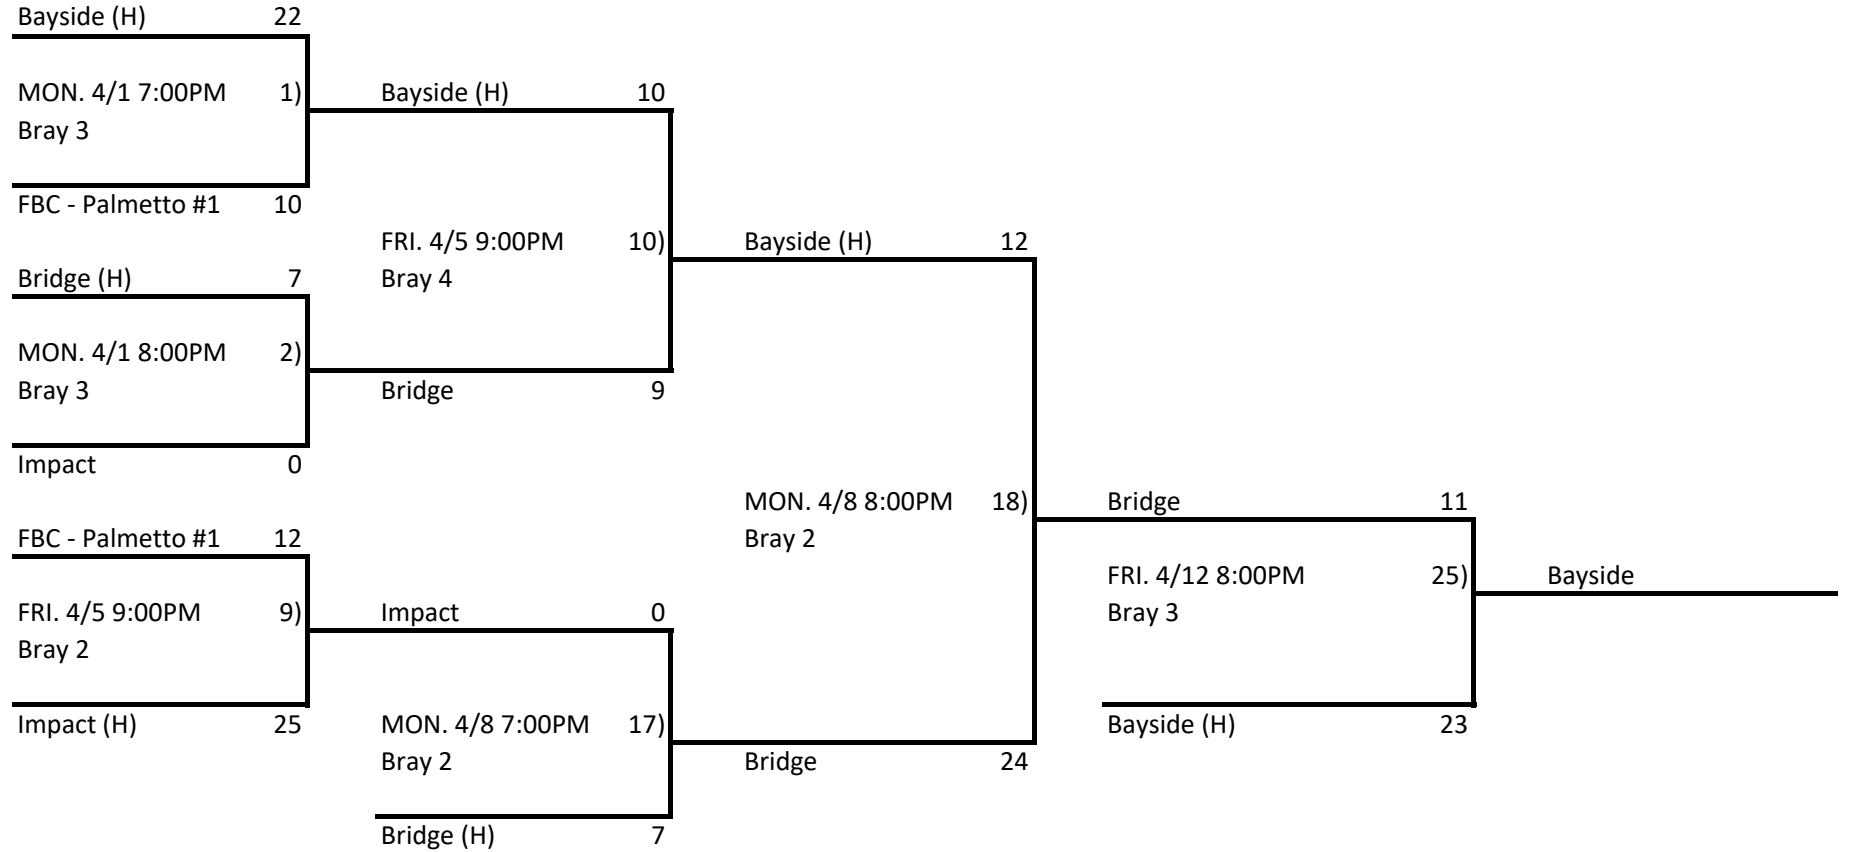

A Division

B Division

C Division

D Division

Games Schedule

Game No.	Date & Time	Field	Team 1	Team 2	Score
1	MON. 4/1 7:00PM	Bray 3	Bayside (H)	FBC - Palmetto #1	10-22
2	MON. 4/1 8:00PM	Bray 3	Bridge (H)	Impact	0-7
3	MON. 4/1 7:00PM	Bray 4	COTC (H)	Westside	3-15
4	MON. 4/1 8:00PM	Bray 4	West Bradenton #1 (H)	Bethel	17-5
5	MON. 4/1 7:00PM	Bray 2	CrossPointe (H)	Evangel	5-10
6	MON. 4/1 8:00PM	Bray 2	Community (H)	Happy Gospel	17-19
7	MON. 4/1 7:00PM	Bray 1	Calvary (H)	Palm View	12-24
8	MON. 4/1 8:00PM	Bray 1	Harbor Life (Blue) (H)	FBC - Palmetto #2	9-10
9	FRI. 4/5 9:00PM	Bray 2	FBC - Palmetto #1	Impact (H)	12-25
10	FRI. 4/5 9:00PM	Bray 4	Bayside (H)	Bridge	9-10
11	FRI. 4/5 7:00PM	Bray 4	Westside	West Bradenton #1 (H)	6-15
12	FRI. 4/5 8:00PM	Bray 4	COTC (H)	Bethel	24-22
13	FRI. 4/5 7:00PM	Bray 2	Evangel	Happy Gospel (H)	8-13
14	FRI. 4/5 8:00PM	Bray 2	CrossPointe (H)	Community	20-5
15	FRI. 4/5 7:00PM	Bray 1	Palm View	FBC - Palmetto #2 (H)	6-17
16	FRI. 4/5 8:00PM	Bray 1	Calvary (H)	Harbor Life (Blue)	0-17
17	MON. 4/8 7:00PM	Bray 2	Impact	Bridge (H)	0-7
18	MON. 4/8 8:00PM	Bray 2	Bayside (H)	Bridge	24-12
19	MON. 4/8 7:00PM	Bray 4	West Bradenton #1	COTC (H)	26-16
20	MON. 4/8 8:00PM	Bray 4	Bethel (H)	West Bradenton #1	8-11
21	MON. 4/8 8:00PM	Bray 1	Happy Gospel	CrossPointe (H)	11-20
22	MON. 4/8 9:00PM	Bray 1	Community (H)	CrossPointe	33-29
23	FRI. 4/5 9:00PM	Bray 1	FBC - Palmetto #2	Harbor Life (Blue)(H)	32-6
24	MON. 4/8 7:00PM	Bray 1	Calvary (H)	FBC - Palmetto #2	12-3
25	FRI. 4/12 8:00PM	Bray 3	Bridge	Bayside (H)	11-23
27	FRI. 4/12 9:00PM	Bray 3	CrossPointe (H)	Community	18-6
28	FRI. 4/12 7:00PM	Bray 3	FBC-Palmetto #2 (H)	Calvary	13-3