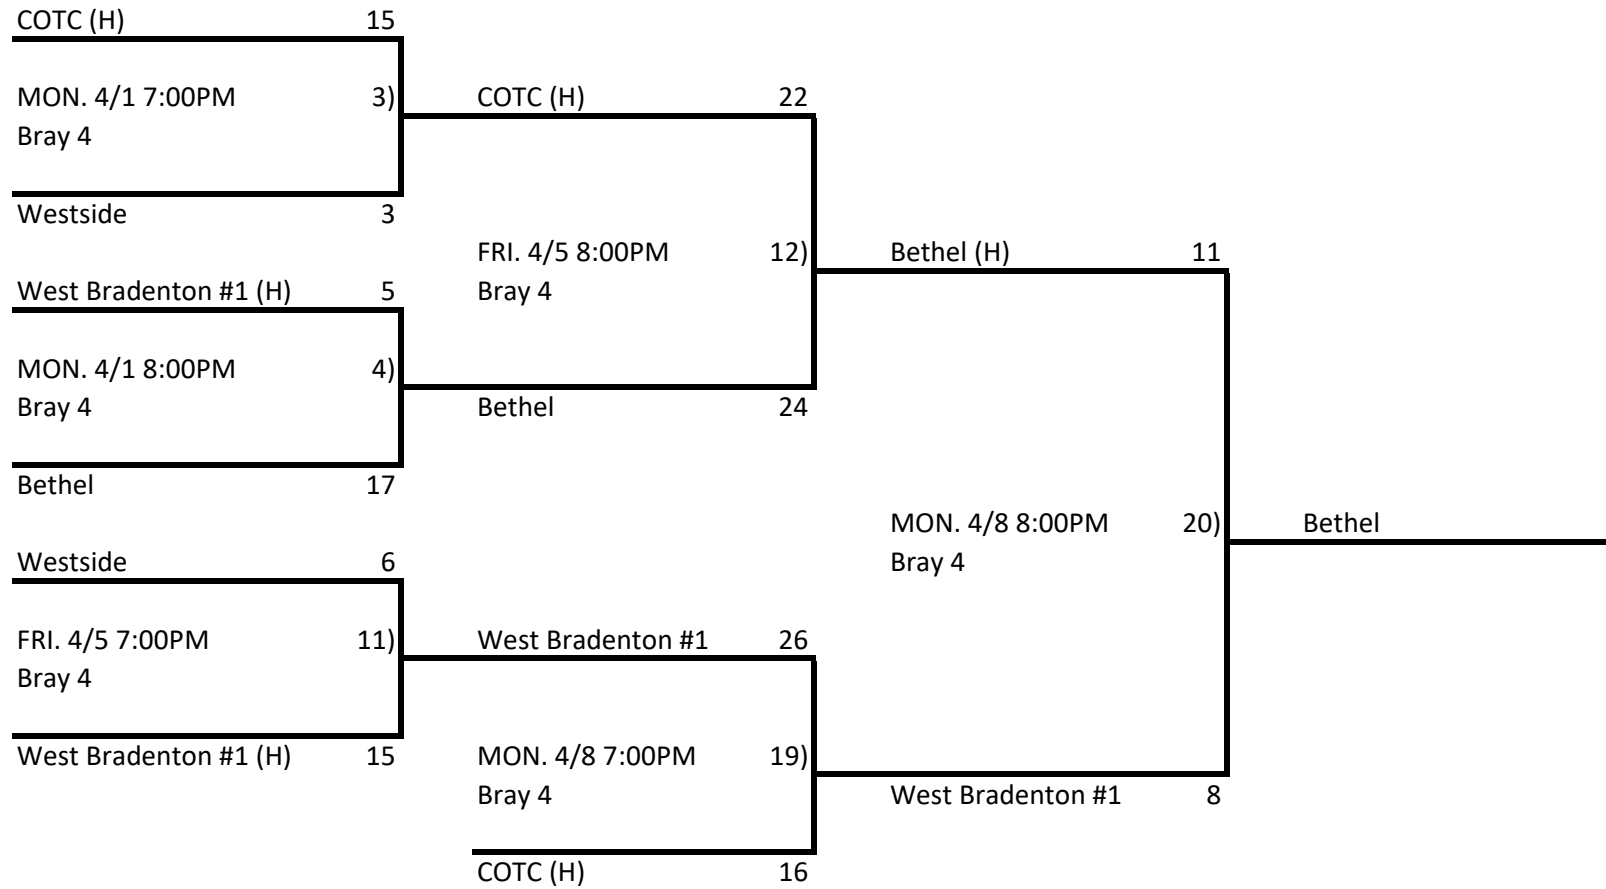

A Division

B Division

C Division

D Division

Games Schedule

Game No.	Date & Time	Field	Team 1	Team 2	Score
1	MON. 4/1 7:00PM	Bray 3	Bayside (H)	FBC - Palmetto #1	10-22
2	MON. 4/1 8:00PM	Bray 3	Bridge (H)	Impact	0-7
3	MON. 4/1 7:00PM	Bray 4	COTC (H)	Westside	3-15
4	MON. 4/1 8:00PM	Bray 4	West Bradenton #1 (H)	Bethel	17-5
5	MON. 4/1 7:00PM	Bray 2	CrossPointe (H)	Evangel	5-10
6	MON. 4/1 8:00PM	Bray 2	Community (H)	Happy Gospel	17-19
7	MON. 4/1 7:00PM	Bray 1	Calvary (H)	Palm View	12-24
8	MON. 4/1 8:00PM	Bray 1	Harbor Life (Blue) (H)	FBC - Palmetto #2	9-10
9	FRI. 4/5 9:00PM	Bray 2	FBC - Palmetto #1	Impact (H)	12-25
10	FRI. 4/5 9:00PM	Bray 4	Bayside (H)	Bridge	9-10
11	FRI. 4/5 7:00PM	Bray 4	Westside	West Bradenton #1 (H)	6-15
12	FRI. 4/5 8:00PM	Bray 4	COTC (H)	Bethel	24-22
13	FRI. 4/5 7:00PM	Bray 2	Evangel	Happy Gospel (H)	8-13
14	FRI. 4/5 8:00PM	Bray 2	CrossPointe (H)	Community	20-5
15	FRI. 4/5 7:00PM	Bray 1	Palm View	FBC - Palmetto #2 (H)	6-17
16	FRI. 4/5 8:00PM	Bray 1	Calvary (H)	Harbor Life (Blue)	0-17
17	MON. 4/8 7:00PM	Bray 2	Impact	Bridge (H)	0-7
18	MON. 4/8 8:00PM	Bray 2	Bayside (H)	Bridge	24-12
19	MON. 4/8 7:00PM	Bray 4	West Bradenton #1	COTC (H)	26-16
20	MON. 4/8 8:00PM	Bray 4	Bethel (H)	West Bradenton #1	8-11
21	MON. 4/8 8:00PM	Bray 1	Happy Gospel	CrossPointe (H)	11-20
22	MON. 4/8 9:00PM	Bray 1	Community (H)	CrossPointe	33-29
23	FRI. 4/5 9:00PM	Bray 1	FBC - Palmetto #2	Harbor Life (Blue)(H)	32-6
24	MON. 4/8 7:00PM	Bray 1	Calvary (H)	FBC - Palmetto #2	12-3
25	FRI. 4/12 8:00PM	Bray 3	Bridge	Bayside (H)	11-23
27	FRI. 4/12 9:00PM	Bray 3	CrossPointe (H)	Community	18-6
28	FRI. 4/12 7:00PM	Bray 3	FBC-Palmetto #2 (H)	Calvary	13-3