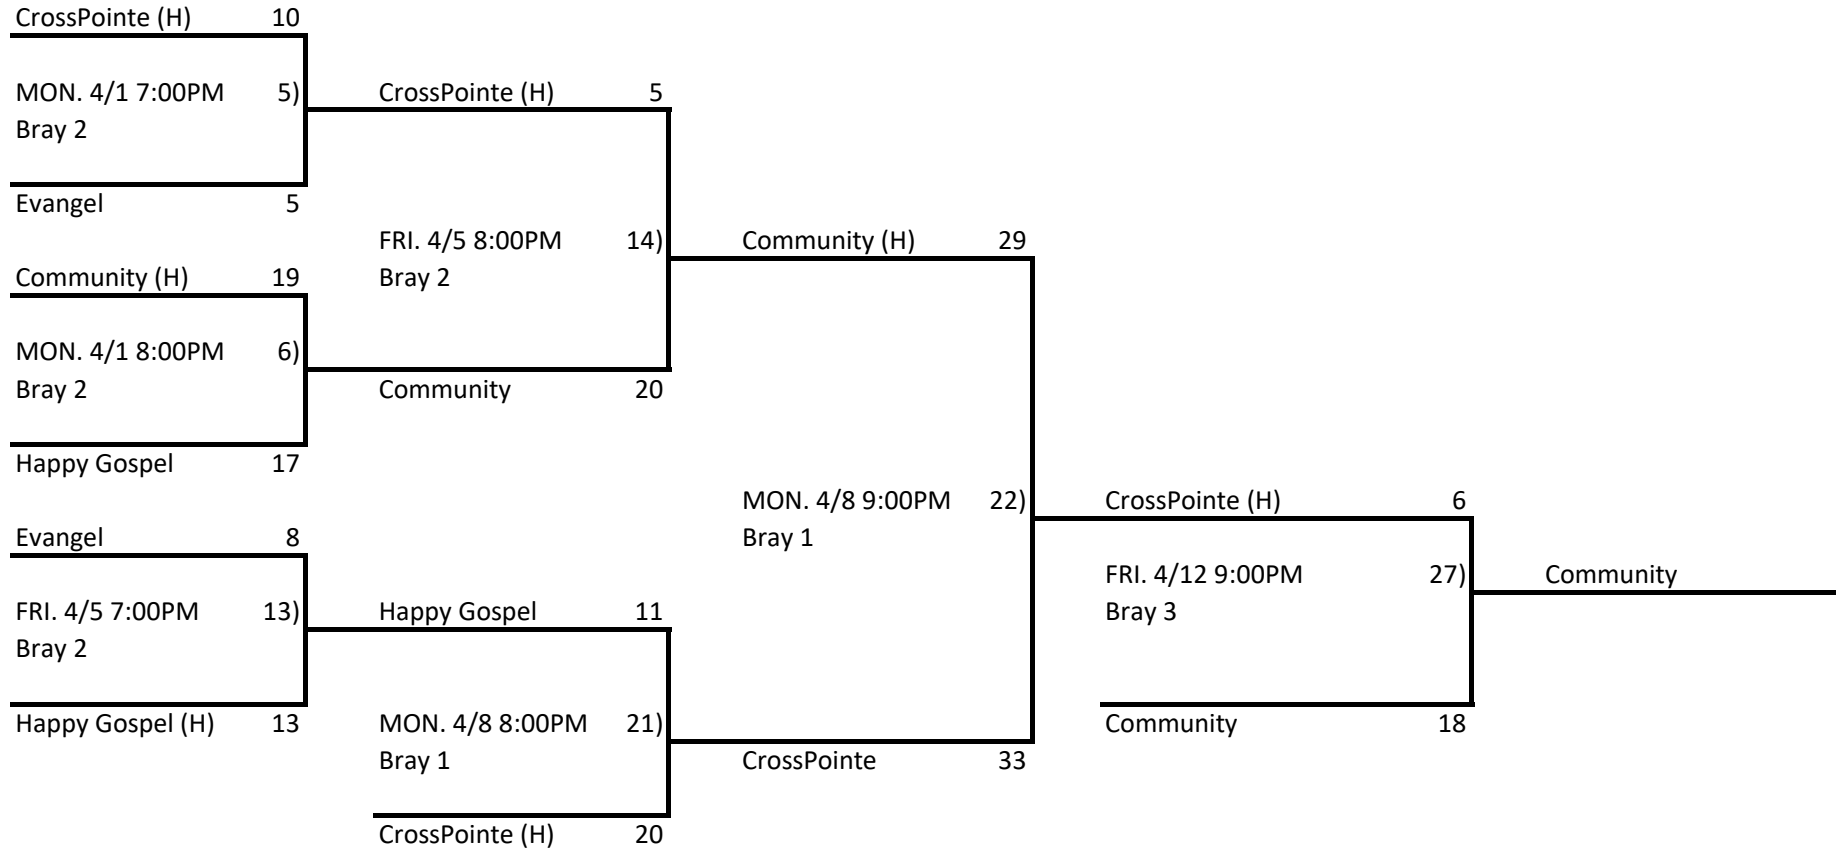

A Division

B Division

C Division

D Division

Games Schedule

Game No.	Date & Time	Field	Team 1	Team 2	Score
1	MON. 4/1 7:00PM	Bray 3	Bayside (H)	FBC - Palmetto #1	10-22
2	MON. 4/1 8:00PM	Bray 3	Bridge (H)	Impact	0-7
3	MON. 4/1 7:00PM	Bray 4	COTC (H)	Westside	3-15
4	MON. 4/1 8:00PM	Bray 4	West Bradenton #1 (H)	Bethel	17-5
5	MON. 4/1 7:00PM	Bray 2	CrossPointe (H)	Evangel	5-10
6	MON. 4/1 8:00PM	Bray 2	Community (H)	Happy Gospel	17-19
7	MON. 4/1 7:00PM	Bray 1	Calvary (H)	Palm View	12-24
8	MON. 4/1 8:00PM	Bray 1	Harbor Life (Blue) (H)	FBC - Palmetto #2	9-10
9	FRI. 4/5 9:00PM	Bray 2	FBC - Palmetto #1	Impact (H)	12-25
10	FRI. 4/5 9:00PM	Bray 4	Bayside (H)	Bridge	9-10
11	FRI. 4/5 7:00PM	Bray 4	Westside	West Bradenton #1 (H)	6-15
12	FRI. 4/5 8:00PM	Bray 4	COTC (H)	Bethel	24-22
13	FRI. 4/5 7:00PM	Bray 2	Evangel	Happy Gospel (H)	8-13
14	FRI. 4/5 8:00PM	Bray 2	CrossPointe (H)	Community	20-5
15	FRI. 4/5 7:00PM	Bray 1	Palm View	FBC - Palmetto #2 (H)	6-17
16	FRI. 4/5 8:00PM	Bray 1	Calvary (H)	Harbor Life (Blue)	0-17
17	MON. 4/8 7:00PM	Bray 2	Impact	Bridge (H)	0-7
18	MON. 4/8 8:00PM	Bray 2	Bayside (H)	Bridge	24-12
19	MON. 4/8 7:00PM	Bray 4	West Bradenton #1	COTC (H)	26-16
20	MON. 4/8 8:00PM	Bray 4	Bethel (H)	West Bradenton #1	8-11
21	MON. 4/8 8:00PM	Bray 1	Happy Gospel	CrossPointe (H)	11-20
22	MON. 4/8 9:00PM	Bray 1	Community (H)	CrossPointe	33-29
23	FRI. 4/5 9:00PM	Bray 1	FBC - Palmetto #2	Harbor Life (Blue)(H)	32-6
24	MON. 4/8 7:00PM	Bray 1	Calvary (H)	FBC - Palmetto #2	12-3
25	FRI. 4/12 8:00PM	Bray 3	Bridge	Bayside (H)	11-23
27	FRI. 4/12 9:00PM	Bray 3	CrossPointe (H)	Community	18-6
28	FRI. 4/12 7:00PM	Bray 3	FBC-Palmetto #2 (H)	Calvary	13-3