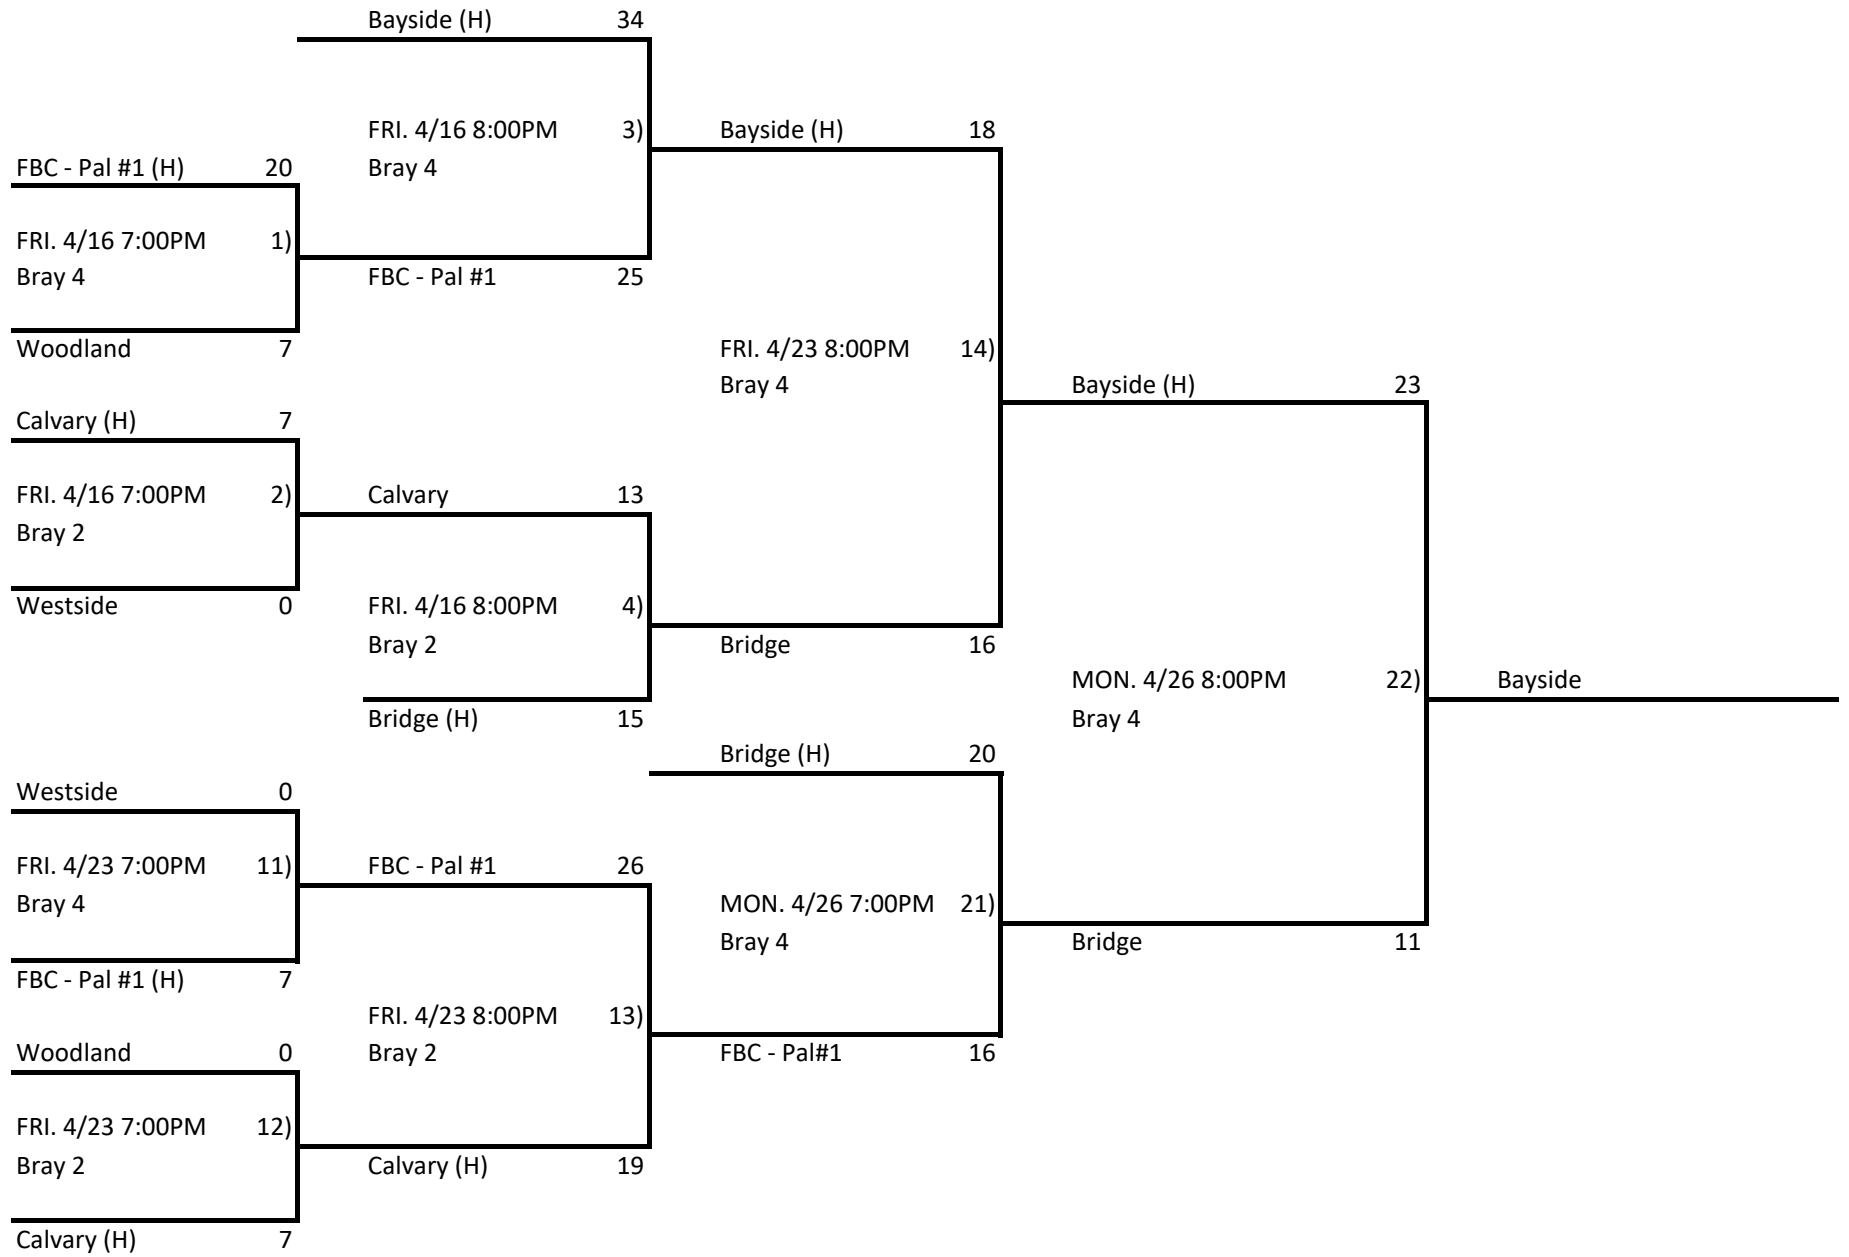

A-B Division

C Division

Calvary (H)

D Division

Games Schedule

Game No.	Date	Time	Park	Field	Team 1	Team 2	Score
1	Friday 4/16	7:00 PM	Bray	4	FBC - Palmetto #1 (H)	Woodland	7-20
2	Friday 4/16	7:00 PM	Bray	2	Calvary (H)	Westside	0-7
3	Friday 4/16	8:00 PM	Bray	4	Bayside (H)	FBC - Palmetto #1	25-34
4	Friday 4/16	8:00 PM	Bray	2	Bridge (H)	Calvary	13-15
5	Monday 4/12	7:00 PM	Blackstone	1	Evangel (H)	Bible	9-21
6	Monday 4/12	8:00 PM	Blackstone	1	Community (H)	FBC - Palmetto #2	7-15
7	Monday 4/12	7:00 PM	Blackstone	2	Bethel (H)	Palm View	14-21
8	Monday 4/12	8:00 PM	Blackstone	2	Oasis (H)	Sts. Peter & Paul	17-21
9	Monday 4/12	9:00 PM	Blackstone	2	Harbor Life (H)	Bethel	13-14
10	Monday 4/12	9:00 PM	Blackstone	1	West Bradenton Baptist (H)	Oasis	23-5
11	Friday 4/23	7:00 PM	Bray	4	Westside	FBC - Palmetto #1 (H)	0-7
12	Friday 4/23	7:00 PM	Bray	2	Woodland	Calvary (H)	0-7
13	Friday 4/23	8:00 PM	Bray	2	FBC - Palmetto #1	Calvary (H)	26-19
14	Friday 4/23	8:00 PM	Bray	4	Bayside (H)	Bridge	16-18
15	Friday 4/16	7:00 PM	Blackstone	1	Bible	FBC - Palmetto #2 (H)	9-5
16	Friday 4/16	8:00 PM	Blackstone	1	Evangel (H)	Community	20-6
17	Friday 4/16	7:00 PM	Blackstone	2	Palm View	West Bradenton Baptist (H)	0-30
18	Friday 4/16	8:00 PM	Blackstone	2	Sts Peter & Paul	Bethel (H)	7-19
19	Friday 4/16	9:00 PM	Blackstone	2	West Bradenton Baptist (H)	Bethel	13-25
20	Friday 4/16	9:00 PM	Blackstone	1	Harbor Life (H)	Oasis	17-18
21	Monday 4/26	7:00 PM	Bray	4	Bridge (H)	FBC - Palmetto #1	16-20
22	Monday 4/26	8:00 PM	Bray	4	Bayside (H)	Bridge	11-23
24	Friday 4/23	7:00 PM	Blackstone	1	Bible	Evangel (H)	9-10
25	Friday 4/23	8:00 PM	Blackstone	1	Community	Evangel (H)	5-24
26	Friday 4/23	9:00 PM	Blackstone	1	Evangel (H)	Community	8-9
27	Friday 4/23	7:00 PM	Blackstone	2	West Bradenton Baptist (H)	Oasis	14-2
28	Friday 4/23	8:00 PM	Blackstone	2	Harbor Life (H)	Oasis	6-16