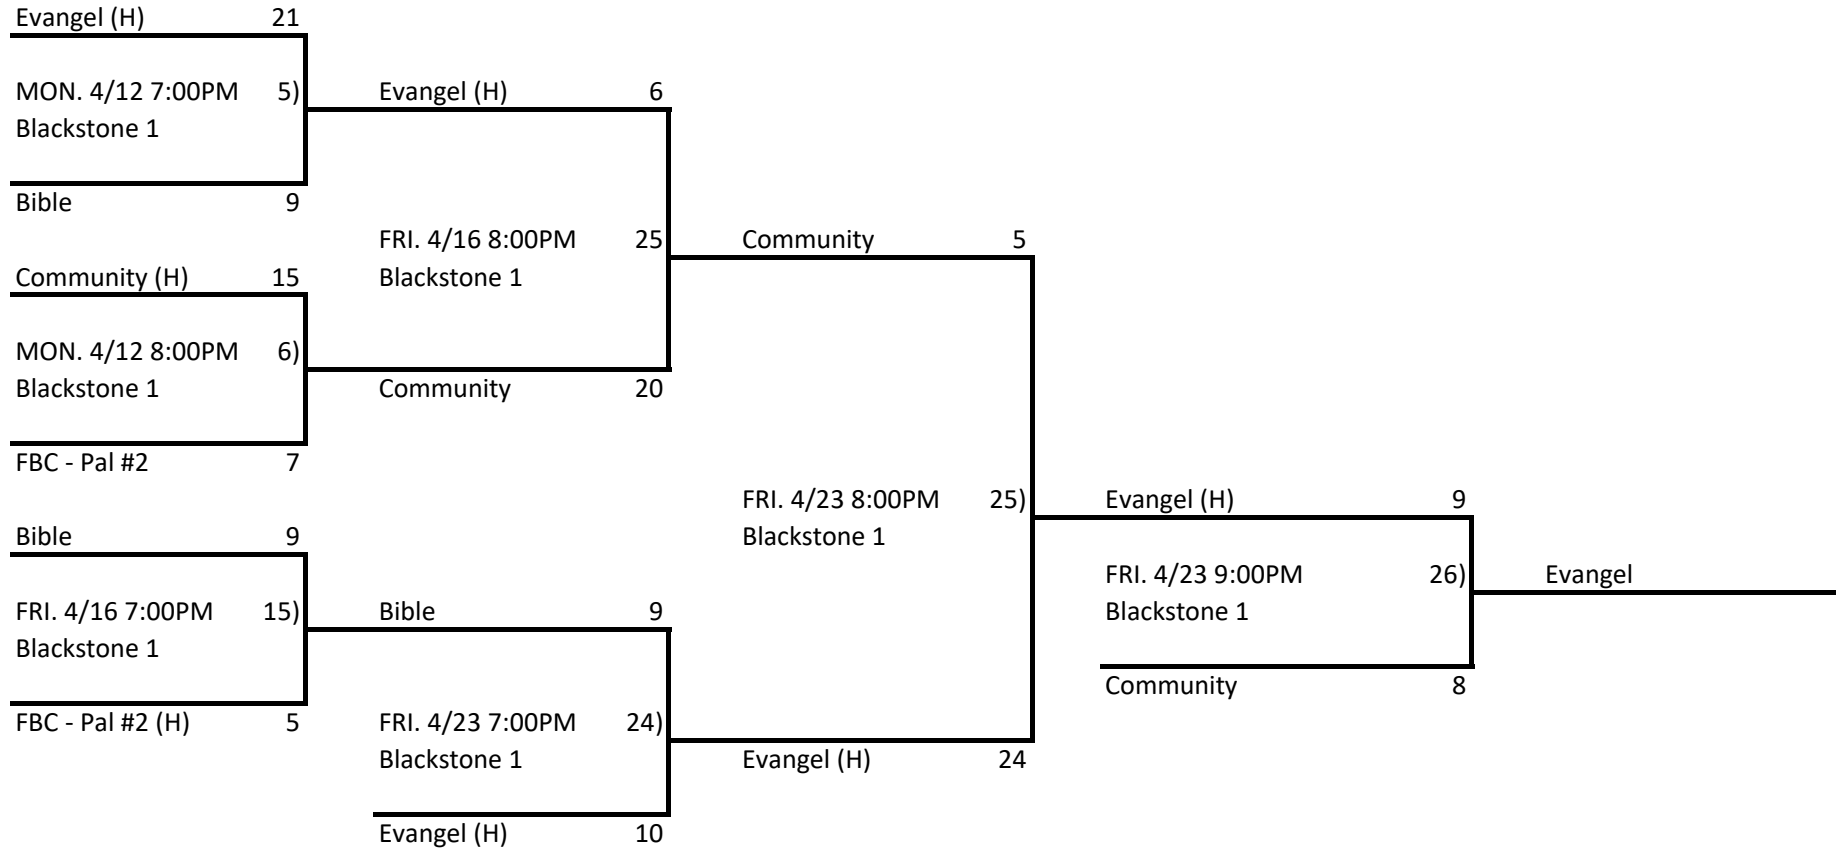

A-B Division

C Division

Calvary (H)

D Division

Games Schedule

Game No.	Date	Time	Park	Field	Team 1	Team 2	Score
1	Friday 4/16	7:00 PM	Bray	4	FBC - Palmetto #1 (H)	Woodland	7-20
2	Friday 4/16	7:00 PM	Bray	2	Calvary (H)	Westside	0-7
3	Friday 4/16	8:00 PM	Bray	4	Bayside (H)	FBC - Palmetto #1	25-34
4	Friday 4/16	8:00 PM	Bray	2	Bridge (H)	Calvary	13-15
5	Monday 4/12	7:00 PM	Blackstone	1	Evangel (H)	Bible	9-21
6	Monday 4/12	8:00 PM	Blackstone	1	Community (H)	FBC - Palmetto #2	7-15
7	Monday 4/12	7:00 PM	Blackstone	2	Bethel (H)	Palm View	14-21
8	Monday 4/12	8:00 PM	Blackstone	2	Oasis (H)	Sts. Peter & Paul	17-21
9	Monday 4/12	9:00 PM	Blackstone	2	Harbor Life (H)	Bethel	13-14
10	Monday 4/12	9:00 PM	Blackstone	1	West Bradenton Baptist (H)	Oasis	23-5
11	Friday 4/23	7:00 PM	Bray	4	Westside	FBC - Palmetto #1 (H)	0-7
12	Friday 4/23	7:00 PM	Bray	2	Woodland	Calvary (H)	0-7
13	Friday 4/23	8:00 PM	Bray	2	FBC - Palmetto #1	Calvary (H)	26-19
14	Friday 4/23	8:00 PM	Bray	4	Bayside (H)	Bridge	16-18
15	Friday 4/16	7:00 PM	Blackstone	1	Bible	FBC - Palmetto #2 (H)	9-5
16	Friday 4/16	8:00 PM	Blackstone	1	Evangel (H)	Community	20-6
17	Friday 4/16	7:00 PM	Blackstone	2	Palm View	West Bradenton Baptist (H)	0-30
18	Friday 4/16	8:00 PM	Blackstone	2	Sts Peter & Paul	Bethel (H)	7-19
19	Friday 4/16	9:00 PM	Blackstone	2	West Bradenton Baptist (H)	Bethel	13-25
20	Friday 4/16	9:00 PM	Blackstone	1	Harbor Life (H)	Oasis	17-18
21	Monday 4/26	7:00 PM	Bray	4	Bridge (H)	FBC - Palmetto #1	16-20
22	Monday 4/26	8:00 PM	Bray	4	Bayside (H)	Bridge	11-23
24	Friday 4/23	7:00 PM	Blackstone	1	Bible	Evangel (H)	9-10
25	Friday 4/23	8:00 PM	Blackstone	1	Community	Evangel (H)	5-24
26	Friday 4/23	9:00 PM	Blackstone	1	Evangel (H)	Community	8-9
27	Friday 4/23	7:00 PM	Blackstone	2	West Bradenton Baptist (H)	Oasis	14-2
28	Friday 4/23	8:00 PM	Blackstone	2	Harbor Life (H)	Oasis	6-16