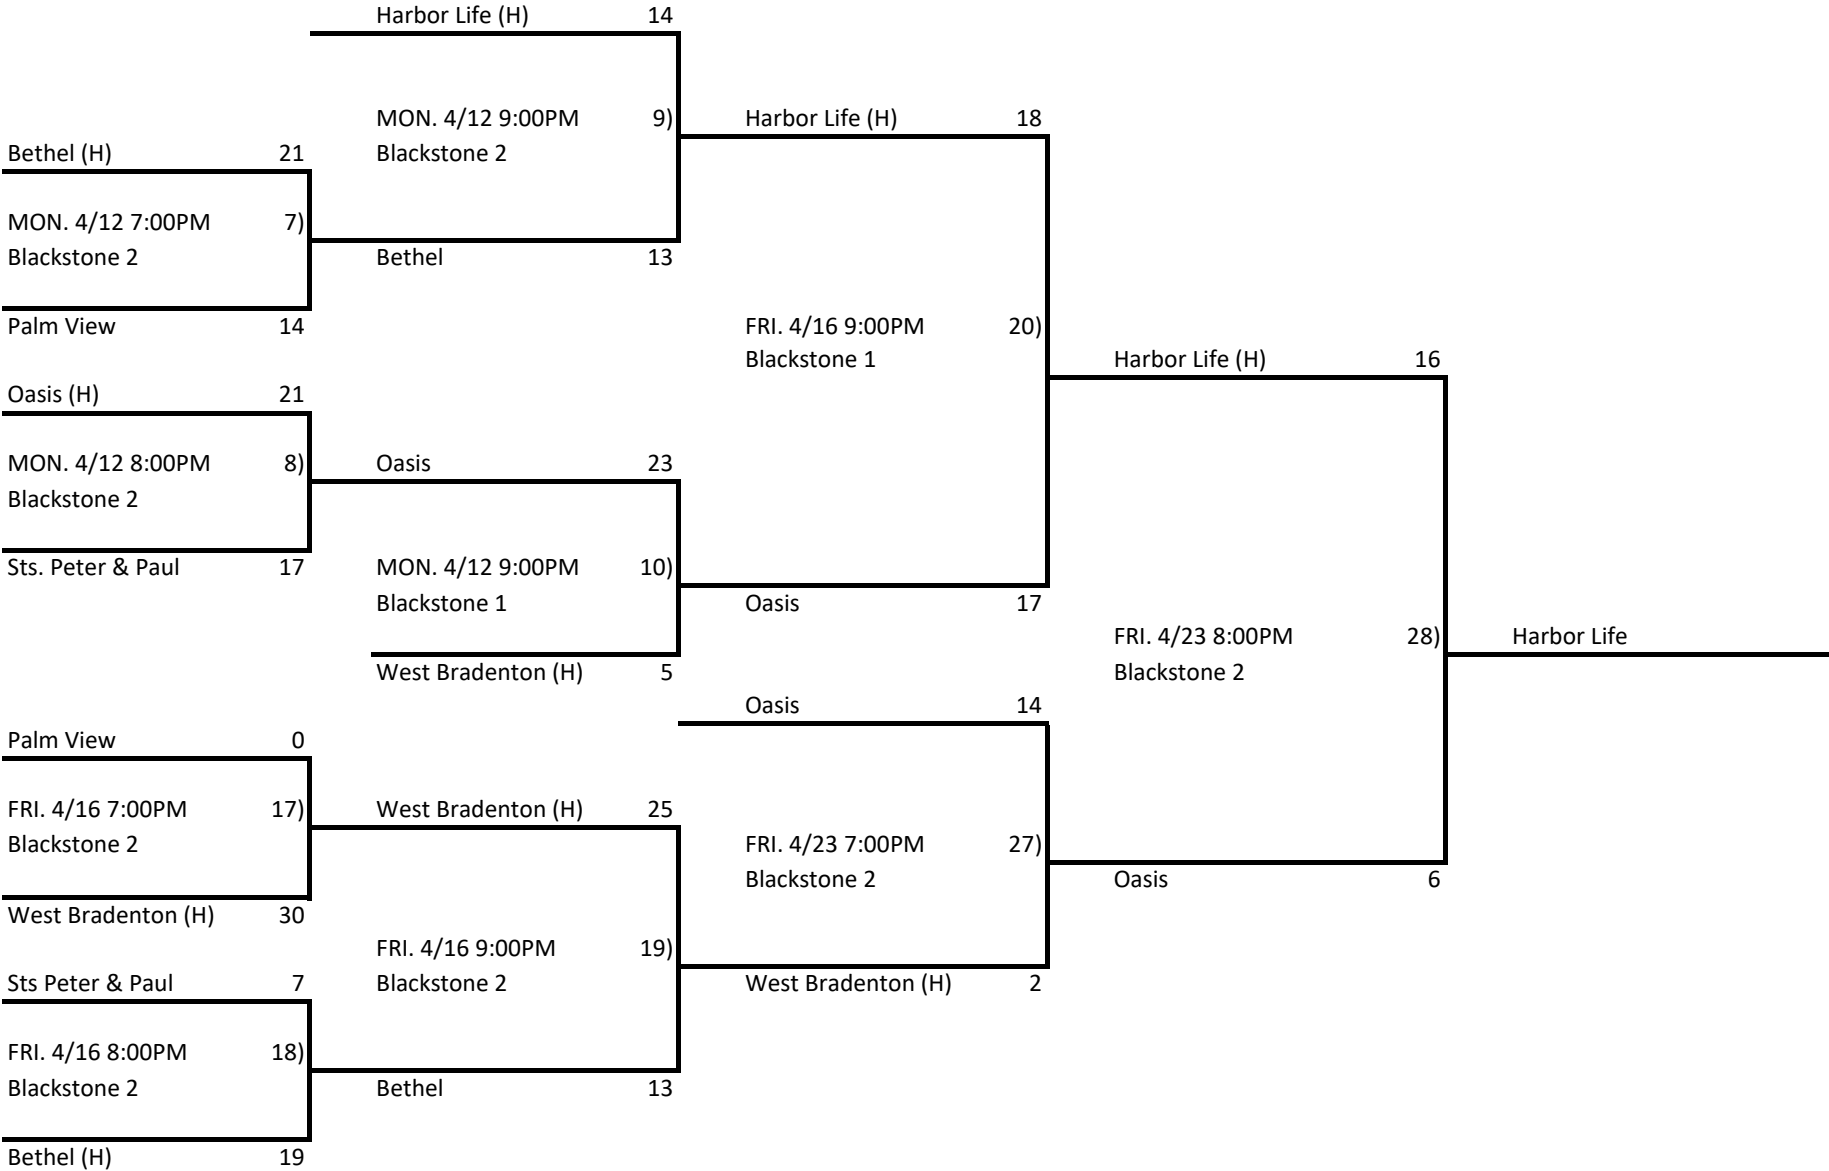

A-B Division

C Division

Calvary (H)

D Division

Games Schedule

Game No.	Date	Time	Park	Field	Team 1	Team 2	Score
1	Friday 4/16	7:00 PM	Bray	4	FBC - Palmetto #1 (H)	Woodland	7-20
2	Friday 4/16	7:00 PM	Bray	2	Calvary (H)	Westside	0-7
3	Friday 4/16	8:00 PM	Bray	4	Bayside (H)	FBC - Palmetto #1	25-34
4	Friday 4/16	8:00 PM	Bray	2	Bridge (H)	Calvary	13-15
5	Monday 4/12	7:00 PM	Blackstone	1	Evangel (H)	Bible	9-21
6	Monday 4/12	8:00 PM	Blackstone	1	Community (H)	FBC - Palmetto #2	7-15
7	Monday 4/12	7:00 PM	Blackstone	2	Bethel (H)	Palm View	14-21
8	Monday 4/12	8:00 PM	Blackstone	2	Oasis (H)	Sts. Peter & Paul	17-21
9	Monday 4/12	9:00 PM	Blackstone	2	Harbor Life (H)	Bethel	13-14
10	Monday 4/12	9:00 PM	Blackstone	1	West Bradenton Baptist (H)	Oasis	23-5
11	Friday 4/23	7:00 PM	Bray	4	Westside	FBC - Palmetto #1 (H)	0-7
12	Friday 4/23	7:00 PM	Bray	2	Woodland	Calvary (H)	0-7
13	Friday 4/23	8:00 PM	Bray	2	FBC - Palmetto #1	Calvary (H)	26-19
14	Friday 4/23	8:00 PM	Bray	4	Bayside (H)	Bridge	16-18
15	Friday 4/16	7:00 PM	Blackstone	1	Bible	FBC - Palmetto #2 (H)	9-5
16	Friday 4/16	8:00 PM	Blackstone	1	Evangel (H)	Community	20-6
17	Friday 4/16	7:00 PM	Blackstone	2	Palm View	West Bradenton Baptist (H)	0-30
18	Friday 4/16	8:00 PM	Blackstone	2	Sts Peter & Paul	Bethel (H)	7-19
19	Friday 4/16	9:00 PM	Blackstone	2	West Bradenton Baptist (H)	Bethel	13-25
20	Friday 4/16	9:00 PM	Blackstone	1	Harbor Life (H)	Oasis	17-18
21	Monday 4/26	7:00 PM	Bray	4	Bridge (H)	FBC - Palmetto #1	16-20
22	Monday 4/26	8:00 PM	Bray	4	Bayside (H)	Bridge	11-23
24	Friday 4/23	7:00 PM	Blackstone	1	Bible	Evangel (H)	9-10
25	Friday 4/23	8:00 PM	Blackstone	1	Community	Evangel (H)	5-24
26	Friday 4/23	9:00 PM	Blackstone	1	Evangel (H)	Community	8-9
27	Friday 4/23	7:00 PM	Blackstone	2	West Bradenton Baptist (H)	Oasis	14-2
28	Friday 4/23	8:00 PM	Blackstone	2	Harbor Life (H)	Oasis	6-16