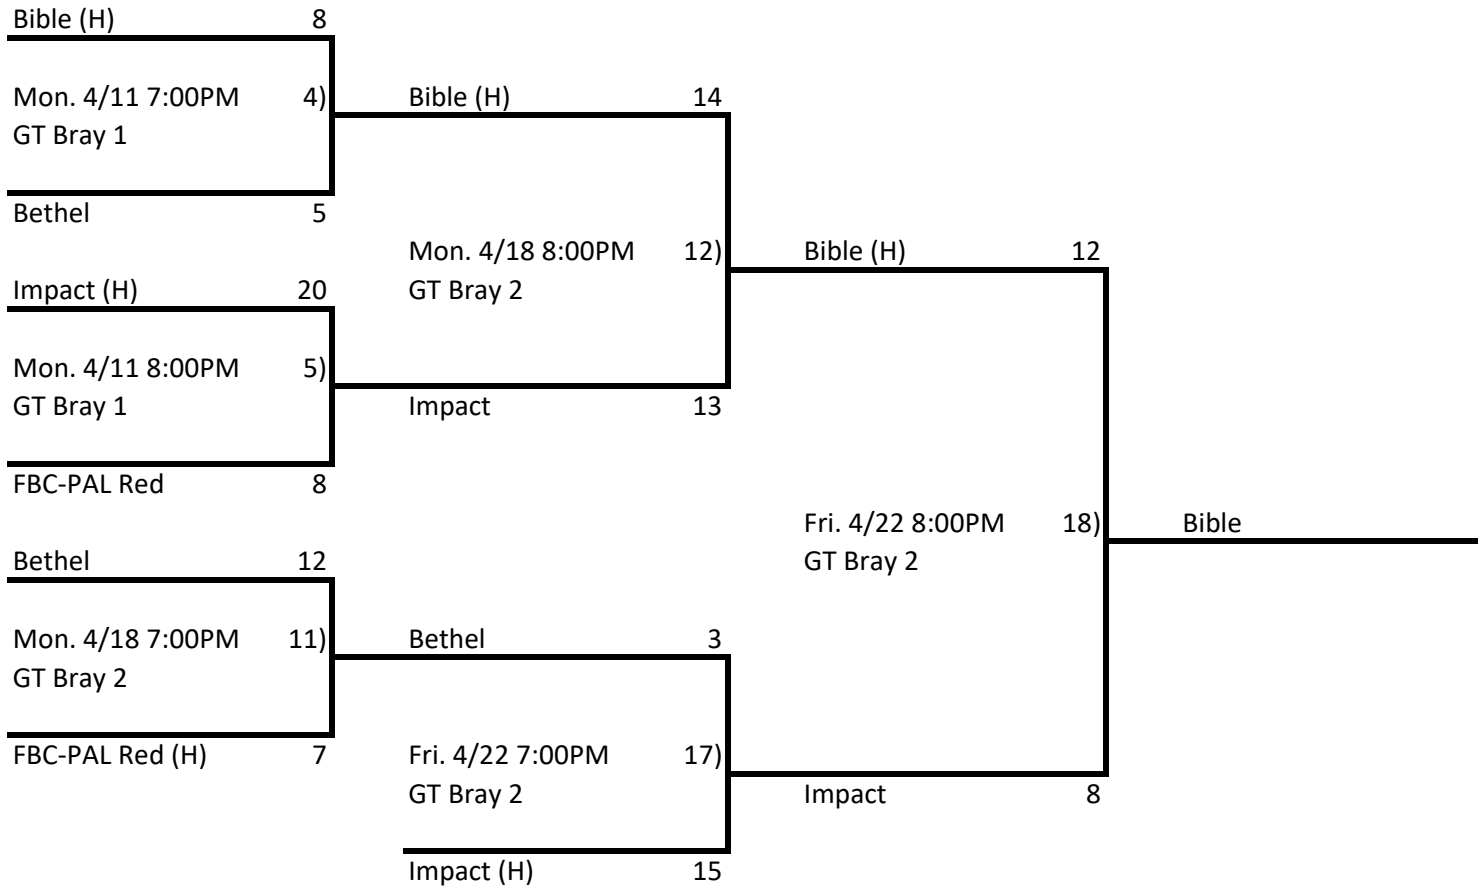

## C Division

## D Division

Game No.	Date & Time	Field	Team 1	Team 2	Score
1	Mon. 4/11 7:00PM	GT Bray 4	COTR (H)	Community	24-7
2	Mon. 4/11 8:00PM	GT Bray 4	Harbor Life (H)	Woodland	12-1
3	Mon. 4/11 9:00PM	GT Bray 4	FBC-PAL Blue (H)	Evangel	3-21
4	Mon. 4/11 7:00PM	GT Bray 1	Bible (H)	Bethel	5-8
5	Mon. 4/11 8:00PM	GT Bray 1	Impact (H)	FBC-PAL Red	8-20
6	Mon. 4/11 9:00PM	GT Bray 1	*Bayside #1 (H)	*Bridge	6-15
7	Mon. 4/18 7:00PM	GT Bray 4	Evangel	*Bridge (H)	1-13
8	Mon. 4/18 8:00PM	GT Bray 4	FBC-PAL Blue (H)	*Bayside #1	17-24
9	Mon. 4/18 7:00PM	GT Bray 1	COTR (H)	Harbor Life	11-15
10	Mon. 4/18 8:00PM	GT Bray 1	Community	Woodland (H)	11-18
11	Mon. 4/18 7:00PM	GT Bray 2	Bethel	FBC-PAL (Red) (H)	12-7
12	Mon. 4/18 8:00PM	GT Bray 2	Bible (H)	Impact	13-14
13	Fri. 4/22 7:00PM	GT Bray 4	*Bridge	*Bayside #1 (H)	2-14
14	Fri. 4/22 8:00PM	GT Bray 4	FBC-PAL Blue (H)	*Bayside #1	18-5
15	Fri. 4/22 7:00PM	GT Bray 1	COTR (H)	Community	10-9
16	Fri. 4/22 8:00PM	GT Bray 1	Woodland (H)	Community	7-17
17	Fri. 4/22 7:00PM	GT Bray 2	Bethel	Impact (H)	3-15
18	Fri. 4/22 8:00PM	GT Bray 2	Bible (H)	Impact	8-12
19**	Fri. 4/22 9:00PM	GT Bray 4	*Bayside #1	FBC-PAL (Blue)(H)	7-19

\* A Division Team

\*\* Games played only if needed.